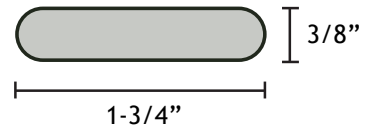

SAN FRANCISCO SHUTTER CO.

SHUTTER STYLE

Exterior Shutter
Special Order

Raised Panel A

Raised Panel B

LOUVER SIZES

PANEL WIDTHS

12" to 24" on the inch

PANEL HEIGHTS

18" to 96" on the inch

FINISH

Unfinished, ready to paint or stain

MATERIALS

WOOD: Incense Cedar

You can order any of these shutters in the available widths and heights. Delivery will be 1 to 2 weeks.