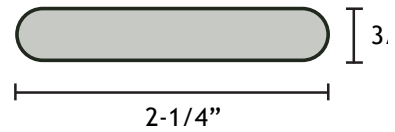

SAN FRANCISCO SHUTTER CO.

SHUTTER STYLE

Exterior Shutter
Special Order

No Divider

With Divider

LOUVER SIZES

PANEL WIDTHS

12" to 24" on the inch

PANEL HEIGHTS

18" to 96" on the inch

FINISH

Unfinished, ready to paint or stain

MATERIALS

WOOD: Incense Cedar

You can order any of these shutters in the available widths and heights. Delivery will be 1 to 2 weeks.