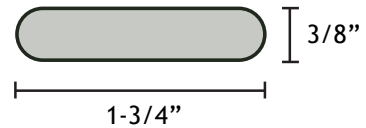

SAN FRANCISCO SHUTTER CO.

SHUTTER STYLE

Exterior Shutter
Special Order

No Divider

With Divider

LOUVER SIZES

PANEL WIDTHS

12" to 24" on the inch

PANEL HEIGHTS

18" to 96" on the inch

FINISH

Unfinished, ready to paint or stain

MATERIALS

WOOD: Incense Cedar

You can order any of these shutters in the available widths and heights. Delivery will be 1 to 2 weeks.