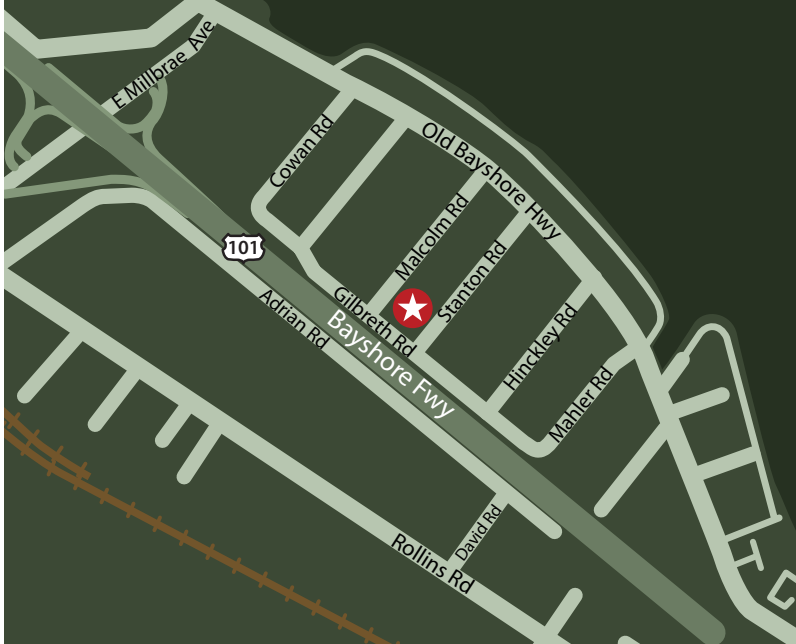

SAN FRANCISCO SHUTTER CO.

SHUTTER STYLE

Map & Direction

Largest showroom in Northern California

SHOWROOM HOUR:

Monday - Friday 10:00 am - 5:00 pm

Saturday 10:00 am - 2:00 pm

SHOWROOM ADDRESS: